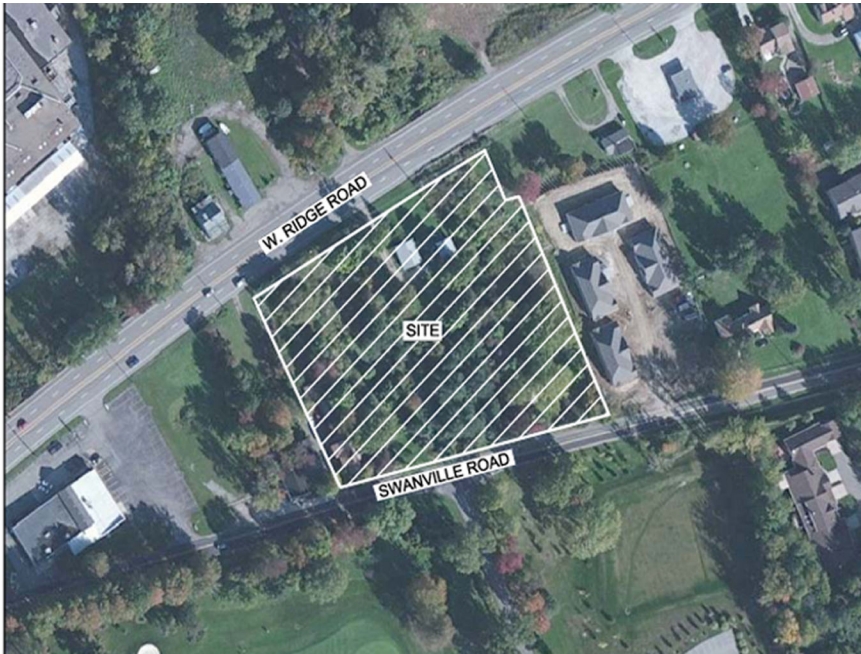

# FAIRVIEW PENNSYLVANIA

6301 West Ridge Rd  
Fairview, PA

Land Available:  
3.17 Acres

Corporate Office  
2601 West 26th Street  
Erie, PA 16506

**WG** WESTMINSTER  
GROUP COMPANIES

info@wpperie.com  
Tel: 814.833.8900  
Fax: 814.838.0700  
wpperie.com

# FAIRVIEW PENNSYLVANIA