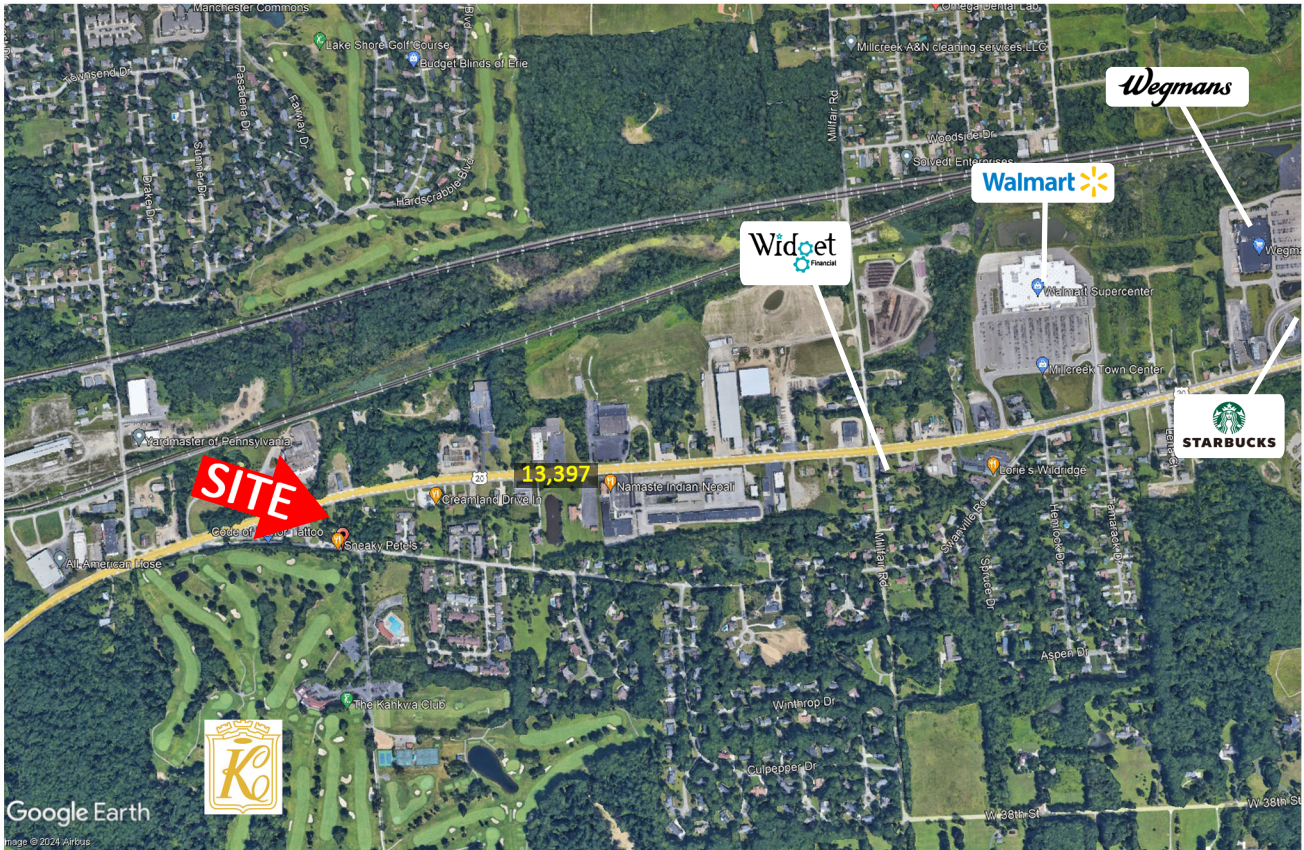

# FAIRVIEW PENNSYLVANIA

6301 West Ridge Rd  
Fairview, PA

Land Available:  
3.17 Acres

Corporate Office  
2601 West 26th Street  
Erie, PA 16506

**WG** WESTMINSTER  
GROUP COMPANIES

info@wpperie.com  
Tel: 814.833.8900  
Fax: 814.838.0700  
wpperie.com

# FAIRVIEW PENNSYLVANIA